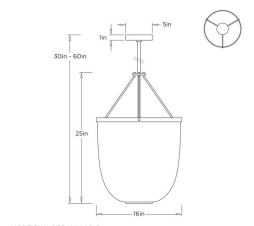

LYSANDRA PENDANT

DPC21  
 Faux Eggshell  
 H: 30 IN  
 Dia: 16.0 IN

This traditional lantern form is finished in a dark faux eggshell with antique brass accents. Suspended by antique brass plated steel frame, pipe, and canopy. Certified for damp locations and intended for interior use.