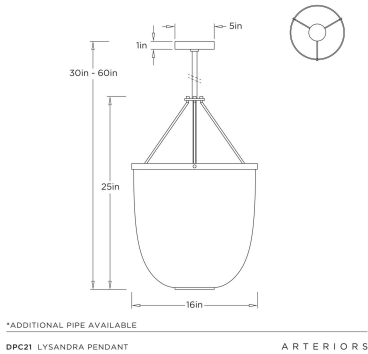

ARTERIOS

LYSANDRA PENDANT

DPC21
Faux Eggshell, Iron

This traditional lantern form is finished in a dark faux eggshell with antique brass accents. Suspended by antique brass plated steel frame, pipe, and canopy. Certified for damp locations and intended for interior use.

APPEARANCE

Materials	Iron, Steel
Finishes	Faux Eggshell, Antique Brass
Finish Will Vary	No
Top Coat/Sealant	Yes

DIMENSIONS

Overall	Dia: 16.0 in x H: 30 in
Canopy	Dia: 5.0 in x H: 1 in
Pendant	Dia: 16.0 in x H: 25 in
Overall Hanging Height as Sold (in)	60 in - 30 in

WIRING

Wire Rating	Damp
Cord	10 FT, Clear/Silver, SVT
Socket	1, Type A - E26
Suggested Bulb Type	A19
Maximum Wattage	60.0
Voltage	110-120 V

CERTIFICATIONS & COMPLIANCY

Certifications	Middle East, European Union, United Kingdom, Mexico, United States, Canada
Compliance	UL/ETL, CB

SHIPPING

Product Weight	12.0 lbs
Gross Weight 1	20.0 lbs
Shipping Box 1	W: 32.0 in x D: 20.0 in x H: 20.0 in

CONTRACT

Contract Suitability	Contract Suitable As Is
----------------------	-------------------------