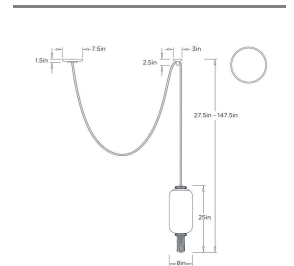

LEANDRA PENDANT

DPC20  
Opal Swirl  
H: 27.5 IN  
Dia: 8.0 IN

A modern take on a traditional Asian lantern, this shade of opal swirl glass is suspended by hand braided white leather at the top and tasseled at the bottom. The leather-wrapped cord can be adjusted to achieve the preferred fixture height while the canopy can be repositioned to adjust the height and width of the draped section for a personalized look. Certified for damp locations and intended for interior use. Finish will vary.