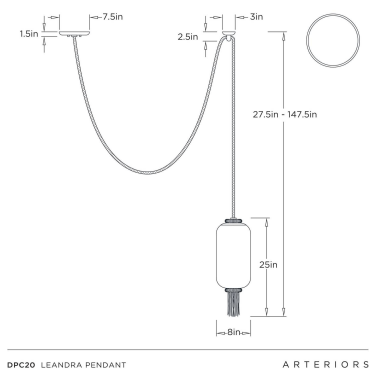

ARTERIOS

LEANDRA PENDANT

DPC20
Opal Swirl, Glass

A modern take on a traditional Asian lantern, this shade of opal swirl glass is suspended by hand braided white leather at the top and tasseled at the bottom. The leather-wrapped cord can be adjusted to achieve the preferred fixture height while the canopy can be repositioned to adjust the height and width of the draped section for a personalized look. Certified for damp locations and intended for interior use. Finish will vary.

APPEARANCE

Materials	Glass, Leather
Finishes	Opal Swirl, White
Finish Will Vary	Yes
Top Coat/Sealant	Yes

DIMENSIONS

Overall	Dia: 8.0 in x H: 27.5 in
Canopy	Dia: 7.5 in x H: 1.5 in
Pendant	Dia: 8.0 in x H: 25 in
Overall Hanging Height as Sold (in)	141.5 in - 27.5 in

WIRING

Wire Rating	Damp
Cord	10 FT, White, SVT
Socket	1, Type A - E26
Suggested Bulb Type	T10
Maximum Wattage	100.0
Voltage	110-120 V

CERTIFICATIONS & COMPLIANCY

Certifications	Mexico, United States, Canada
Compliance	RoHS, UL/ETL

SHIPPING

Product Weight	4.7 lbs
Gross Weight 1	9.7 lbs
Shipping Box 1	W: 14.5 in x D: 19.0 in x H: 19.0 in

CONTRACT

Contract Suitability	Contract Suitable As Is
----------------------	-------------------------