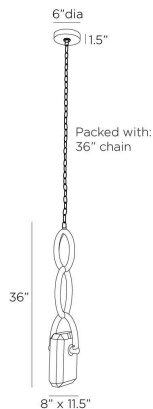

ARTERIO RS

ESTATE PENDANT

DPC16
Smoke, Crystal

A thick chain of antique brass steel links together to form a stylish setting for our Estate pendant. Designed to hold a faceted LED-lit "gem" of smoke crystal, this impactful fixture is jewelry for the home.

APPEARANCE

| | |
|------------------|----------------------|
| Materials | Crystal, Steel |
| Finishes | Smoke, Antique Brass |
| Finish Will Vary | No |
| Top Coat/Sealant | Yes |

DIMENSIONS

| | |
|-------------------------------------|-----------------------------------|
| Overall | W: 8 in x D: 11.5 in x H: 38.5 in |
| Canopy | Dia: 6.0 in x H: 1.5 in |
| Pendant | W: 8 in x D: 11.5 in x H: 36 in |
| Overall Hanging Height as Sold (in) | 73.5 in - 38.5 in |

CERTIFICATIONS & COMPLIANCY

| | |
|----------------|-------------------------------|
| Certifications | Mexico, United States, Canada |
| Compliance | RoHS, UL/ETL |

SHIPPING

| | |
|----------------|--------------------------------------|
| Product Weight | 34.0 lbs |
| Gross Weight 1 | 36.5 lbs |
| Shipping Box 1 | W: 34.0 in x D: 39.0 in x H: 11.0 in |

COMPONENTS

| | |
|------------------------|-----|
| Pipe or Chain Included | 36" |
|------------------------|-----|

ADDITIONAL PARTS AVAILABLE

| | |
|---------|-----|
| CHN-293 | 36" |
|---------|-----|

REPLACEMENT PARTS