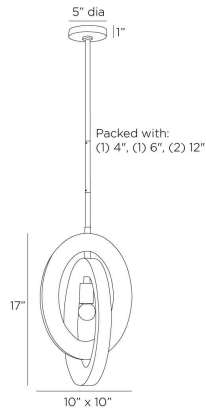

ARTERIO RS

COLLINS PENDANT

DPC15
Faux Travertine, Resin

Intersecting ovals of faux travertine resin give a kinetic feel to our Collins pendant. Encircling a single frosted bulb, and suspended on an English bronze canopy, this earring-inspired fixture can be displayed on its own or in multiples for extra impact. Finish will vary.

APPEARANCE

Materials	Resin, Steel
Finishes	Faux Travertine, English Bronze
Finish Will Vary	Yes
Top Coat/Sealant	Yes

DIMENSIONS

Overall	Dia: 10.0 in x H: 23 in
Canopy	Dia: 5.0 in x H: 1 in
Pendant	Dia: 10.0 in x H: 17 in
Overall Hanging Height as Sold (in)	53 in - 23 in

WIRING

Wire Rating	Damp
Cord	10 FT, Clear/Silver, SVT
Socket	1, Type A - E26
Suggested Bulb Type	G16.5
Maximum Wattage	60.0
Voltage	110-120 V

CERTIFICATIONS & COMPLIANCY

Certifications	Mexico, United States, Canada
Compliance	UL/ETL

SHIPPING

Product Weight	13.0 lbs
Gross Weight 1	16.3 lbs
Shipping Box 1	W: 14.0 in x D: 15.0 in x H: 24.0 in

CONTRACT

Contract Suitability	Contract Suitable As Is

SLOPE CEILING COMPATIBILITY

Sloped Ceiling Compatible	No, is not compatible

COMPONENTS

Pipe or Chain Included	(1) 4", (1) 6", (2) 12" Pipes

ADDITIONAL PARTS AVAILABLE

PIPE-588	(1) 4", (1) 6", (1) 12"

REPLACEMENT PARTS

CANOPY-714