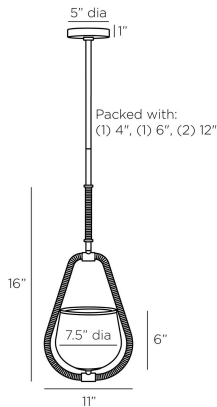

ARTERIO RS

ARLIE PENDANT

DPC13
English Bronze, Iron

A traditional equestrian stirrup influenced a clever twist on the pendant. Wrapped in graphite leather, its English bronze iron finished post cradles a bowl of smoke glass trimmed with a matching English bronze stripe. Certified for damp locations and intended for interior use. Finish will vary.

APPEARANCE

Materials	Iron, Leather, Glass
Finishes	English Bronze, Graphite, Smoke
Finish Will Vary	Yes
Top Coat/Sealant	Yes

DIMENSIONS

Overall	W: 11 in x D: 7.5 in x H: 21 in
Canopy	Dia: 5.0 in x H: 1 in
Pendant	W: 11 in x D: 7.5 in x H: 16 in
Overall Hanging Height as Sold (in)	51 in - 21 in

WIRING

Wire Rating	Damp
Cord	10 FT, Clear/Silver, SPT
Socket	1, Type A - E26
Suggested Bulb Type	G16.5
Maximum Wattage	60.0
Voltage	110-120 V

CERTIFICATIONS & COMPLIANCY

Certifications	Middle East, European Union, United Kingdom, Australia, Mexico, United States, Canada
Compliance	RoHS, UL/ETL, CB

SHIPPING

Product Weight	5.0 lbs
Gross Weight 1	7.27 lbs
Shipping Box 1	W: 13.4 in x D: 18.5 in x H: 12.6 in

CONTRACT

Contract Suitability	Contract Suitable As Is

SLOPE CEILING COMPATIBILITY

Sloped Ceiling Compatible	No, is not compatible

COMPONENTS

Pipe or Chain Included	(1) 4", (1) 6", (2) 12" Pipes

ADDITIONAL PARTS AVAILABLE

PIPE-514	(1) 4", (1) 6", (1) 12"

REPLACEMENT PARTS

CANOPY-661
DPC13GLS