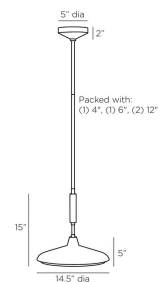

BRYSON PENDANT

DPC11
English Bronze
H: 19 IN
Dia: 14.5 IN

Crafted with an industrial aesthetic, this sleek flat shade in English bronze steel, is matched with a frosted acrylic diffuser, concealing an integrated LED. Accented with a structure in antique brass steel with etched antique brass details and finial. Certified for damp locations and intended for interior use.