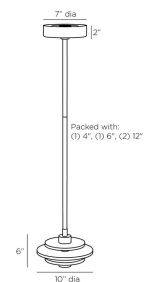

BEVINS PENDANT

DPC10  
 English Bronze  
 H: 12 IN  
 Dia: 10.0 IN

The simple forms of Elementalism provoked the design of the Bevins. Stacked rings of white alabaster are pierced by the support of an English bronze finished iron pipe. Integrated LED provides a rich glow through each ring of alabaster. Certified for damp locations and intended for interior use. Finish will vary.