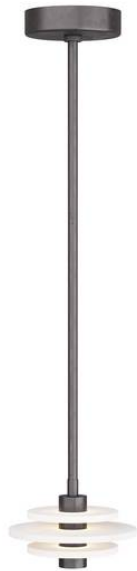

BEVINS PENDANT

DPC10  
 English Bronze  
 H: 12 IN  
 Dia: 10.0 IN

The simple forms of Elementalism provoked the design of the Bevins. Stacked rings of white alabaster are pierced by the support of an English bronze finished iron pipe. Integrated LED provides a rich glow through each ring of alabaster. Certified for damp locations and intended for interior use. Finish will vary.