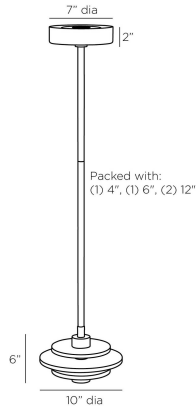

# ARTERIO RS

## BEVINS PENDANT

DPC10  
English Bronze, Iron

The simple forms of Elementalism provoked the design of the Bevins. Stacked rings of white alabaster are pierced by the support of an English bronze finished iron pipe. Integrated LED provides a rich glow through each ring of alabaster. Certified for damp locations and intended for interior use. Finish will vary.

### DIMENSIONS

Overall	Dia: 10.0 in x H: 12 in
Canopy	Dia: 7.0 in x H: 2 in
Pendant	Dia: 10.0 in x H: 6 in
Overall Hanging Height as Sold (in)	42 in - 12 in

### REPLACEMENT PARTS

PIPE-240