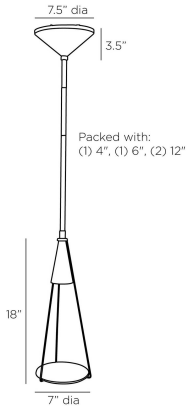

ARTERIO RS

ALEXIS PENDANT

DPC09
English Bronze, Iron

Sometimes, simplest is best, with this minimalist conical downlight. Finished in English bronze iron, it holds a single curved lens of clear seedy slump glass to reflect the integrated LED. Certified for damp locations and intended for interior use. Finish will vary.

APPEARANCE

Materials	Iron, Glass
Finishes	English Bronze, Clear
Finish Will Vary	Yes
Top Coat/Sealant	Yes

DIMENSIONS

Overall	Dia: 7.0 in x H: 25.5 in
Canopy	Dia: 7.5 in x H: 3.5 in
Pendant	Dia: 7.0 in x H: 18 in
Overall Hanging Height as Sold (in)	55.5 in - 25.5 in

CERTIFICATIONS & COMPLIANCY

Certifications	Mexico, United States, Canada
Compliance	RoHS, UL/ETL

SHIPPING

Product Weight	5.0 lbs
Gross Weight 1	7.93 lbs
Shipping Box 1	W: 18.9 in x D: 21.1 in x H: 11.0 in

COMPONENTS

Pipe or Chain Included	(1) 4", (1) 6", (2) 12" Pipes
------------------------	-------------------------------

ADDITIONAL PARTS AVAILABLE

PIPE-514	(1) 4", (1) 6", (1) 12"
----------	-------------------------