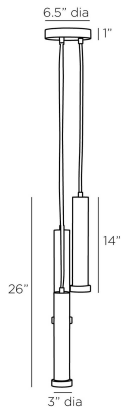

ARTERIOS

ALEENA PENDANT

DPC08
Antique Brass, Iron

A trio of antique brass finished tubular drops are illuminated through soft white alabaster. Reminiscent of bioluminescent mushrooms, this integrated LED fixture is staggered from a circular antique brass finished base, suspended by cloth cord in taupe. Certified for damp locations and intended for interior use. Finish will vary.

APPEARANCE

Materials	Iron, Alabaster, Cotton Cloth
Finishes	Antique Brass, White, Taupe
Finish Will Vary	Yes
Top Coat/Sealant	Yes

DIMENSIONS

Overall	Dia: 6.5 in x H: 28 in
Diffuser	Dia: 3.0 in x H: 1 in
Shade	Dia: 3.0 in x H: 14 in
Canopy	Dia: 6.5 in x H: 1.5 in
Pendant	Dia: 6.5 in x H: 26 in
Overall Hanging Height as Sold (in)	128 in - 28 in

WIRING

Wire Rating	Damp
Cord	10 FT, Taupe Fabric, SPT
Socket	3, Integrated LED
Maximum Wattage	15.0
Voltage	110-120 V
LED Color Temperature	2700K
LED Compatible Dimmer	0-10 V Dimmer
LED CRI	90+
LED Lifespan (Hours)	20,000
Spare Driver Included	No