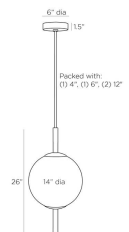

TIRSO PENDANT

DPC07
Opal
H: 31.5 IN
Dia: 14.0 IN

Striking in its simplicity, the Tirso exudes Mid-Century style. The integrated LED pendant is created with a globe shade in opal glass, which emits a soft glow. A pipe suspension, in English bronze steel with knurled detailing, creates a piercing effect. The fixture is fitted with a disc canopy, also in English bronze. Certified for damp locations and intended for interior use.