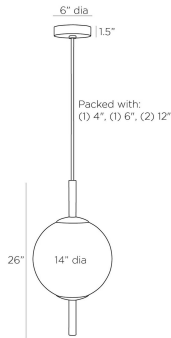

ARTERIOS

TIRSO PENDANT

DPC07
Opal, Glass

Striking in its simplicity, the Tirso exudes Mid-Century style. The integrated LED pendant is created with a globe shade in opal glass, which emits a soft glow. A pipe suspension, in English bronze steel with knurled detailing, creates a piercing effect. The fixture is fitted with a disc canopy, also in English bronze. Certified for damp locations and intended for interior use.

APPEARANCE

Materials	Glass, Steel
Finishes	Opal, English Bronze
Finish Will Vary	No
Top Coat/Sealant	No

DIMENSIONS

Overall	Dia: 14.0 in x H: 31.5 in
Globe	Dia: 14.0 in x H: 14 in
Canopy	Dia: 6.0 in x H: 1.5 in
Pendant	Dia: 14.0 in x H: 26 in
Overall Hanging Height as Sold (in)	61.5 in - 31.5 in

CERTIFICATIONS & COMPLIANCY

Certifications	Mexico, United States, Canada
Compliance	RoHS, UL/ETL

SHIPPING

Product Weight	9.0 lbs
Gross Weight 1	11.67 lbs
Shipping Box 1	W: 22.04 in x D: 16.3 in x H: 17.9 in