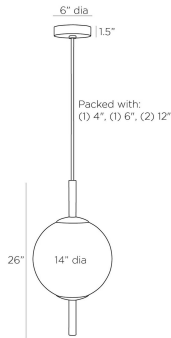

## TIRSO PENDANT

DPC06  
Opal, Glass

Striking in its simplicity, the Tirso exudes Mid-Century style. The integrated LED pendant is created with a globe shade in opal glass, which emits a soft glow. A pipe suspension, in antique-brass finished steel with knurled detailing, creates a piercing effect. The fixture is fitted with a disc canopy, also in antique brass. Certified for damp locations and intended for interior use.

### DIMENSIONS

Overall	Dia: 14.0 in x H: 31.5 in
Globe	Dia: 14.0 in x H: 14 in
Canopy	Dia: 6.0 in x H: 1.5 in
Pendant	Dia: 14.0 in x H: 26 in
Overall Hanging Height as Sold (in)	61.5 in - 31.5 in

### SHIPPING

Product Weight	9.0 lbs
Gross Weight 1	11.67 lbs
Shipping Box 1	W: 22.04 in x D: 16.3 in x H: 17.9 in