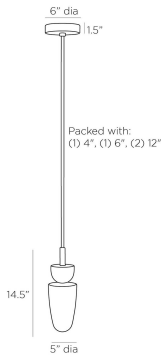

ARTERIO RS

VILKO PENDANT

DPC03
White, Alabaster

The Vilko pendant celebrates the beauty of natural materials and the drama of contrasting materials. The fixture is designed in a totemic composition of smoke crystal and white alabaster carved into an acorn shape. The LED pendant suspends from an iron pipe in English-bronze. Finish will vary. Certified for damp locations and intended for interior use.

APPEARANCE

Materials	Alabaster, Crystal, Iron
Finishes	White, Smoke, English Bronze
Finish Will Vary	Yes
Top Coat/Sealant	Yes

DIMENSIONS

Overall	Dia: 5.0 in x H: 20 in
Canopy	Dia: 6.0 in x H: 1.5 in
Pendant	Dia: 5.0 in x H: 14.5 in
Overall Hanging Height as Sold (in)	50 in - 20 in

WIRING

Wire Rating	Damp
Cord	7 FT, Black/White, SVT
Socket	1, Integrated LED
Maximum Wattage	4.0
Voltage	110-120 V
LED Color Temperature	2700K
LED Compatible Dimmer	0-10 V Dimmer
LED CRI	90+
LED Lifespan (Hours)	20,000
Spare Driver Included	No

COMPONENTS

Pipe or Chain Included	(1) 4", (1) 6", (2) 12" Pipes
------------------------	-------------------------------

ADDITIONAL PARTS AVAILABLE

PIPE-514	(1) 4", (1) 6", (1) 12"
----------	-------------------------