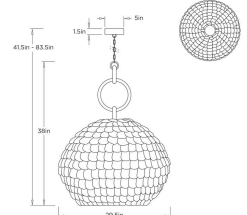

RAMYA PENDANT

DMS24  
 White  
 H: 41.5 IN  
 Dia: 29.5 IN

Overlapping layers of white coconut shells form a dome shade that lets light filter through in soft patterns. Whitewashed for a neutral look, it hangs from strands of white coconut beads for a touch of natural charm. Certified for damp locations and intended for interior use. Finish will vary.

\*ADDITIONAL CHAIN AVAILABLE  
 DMS24 RAMYA PENDANT ARTERIO RS