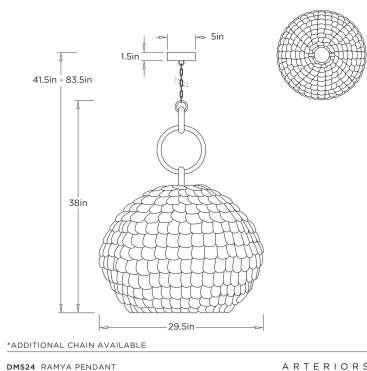

ARTERIOS

RAMYA PENDANT

DMS24
White, Coconut

Overlapping layers of white coconut shells form a dome shade that lets light filter through in soft patterns. Whitewashed for a neutral look, it hangs from strands of white coconut beads for a touch of natural charm. Certified for damp locations and intended for interior use. Finish will vary.

APPEARANCE

Materials	Coconut, Coconut
Finishes	White, White
Finish Will Vary	Yes
Top Coat/Sealant	No

DIMENSIONS

Overall	Dia: 29.5 in x H: 41.5 in
Canopy	Dia: 5.0 in x H: 1.5 in
Pendant	Dia: 29.5 in x H: 38 in
Overall Hanging Height as Sold (in)	73.5 in - 41.5 in

WIRING

Wire Rating	Damp
Cord	10 FT, Black/White, SVT
Socket	3, Type A - E26
Suggested Bulb Type	G40
Maximum Wattage	60.0
Voltage	110-120 V

CERTIFICATIONS & COMPLIANCY

Certifications	Mexico, United States, Canada
Compliance	RoHS, UL/ETL

SHIPPING

Shipping Requirements	Truck Ship
Product Weight	24.5 lbs
Gross Weight 1	42.2 lbs
Shipping Box 1	W: 34.0 in x D: 34.0 in x H: 28.0 in

ADDITIONAL INFO

Features	Sustainable
----------	-------------