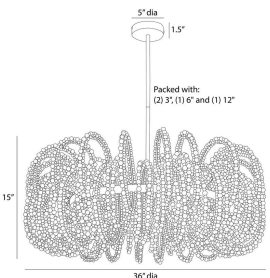

KEELY CHANDELIER

DMS21
 White Wood
 H: 17 IN
 Dia: 36.0 IN

The silhouette of a sinuous sea creature swimming through the waves inspired the loops and drapes of our white wood fixture. The repetition of each beaded loop creates texture and movement from every angle. A white iron pipe and canopy anchors this whimsical feature. Finish will vary.