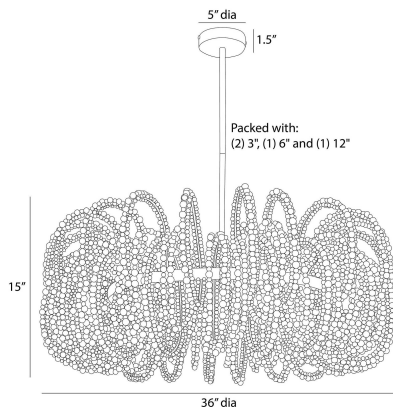

ARTERIO RS

KEELY CHANDELIER

DMS21
White, Wood

The silhouette of a sinuous sea creature swimming through the waves inspired the loops and drapes of our white wood fixture. The repetition of each beaded loop creates texture and movement from every angle. A white iron pipe and canopy anchors this whimsical feature. Finish will vary.

APPEARANCE

Materials	Wood, Iron
Finishes	White, White
Finish Will Vary	Yes
Top Coat/Sealant	No

DIMENSIONS

Overall	Dia: 36.0 in x H: 17 in
Canopy	Dia: 5.0 in x H: 1.5 in
Chandelier	Dia: 36.0 in x H: 15 in

WIRING

Wire Rating	Indoor Only
Cord	10 FT, Clear/Silver, SVT
Socket	6, Type B - E12
Suggested Bulb Type	B10
Maximum Wattage	40.0
Voltage	110-120 V

CERTIFICATIONS & COMPLIANCY

Certifications	Middle East, European Union, United Kingdom, Mexico, United States, Canada
Compliance	RoHS, UL/ETL, CB

SHIPPING

Product Weight	31.0 lbs
Gross Weight 1	37.04 lbs
Shipping Box 1	W: 39.0 in x D: 39.0 in x H: 20.0 in

CONTRACT

Contract Suitability	Contract Suitable As Is

SLOPE CEILING COMPATIBILITY

Sloped Ceiling Compatible	No, is not compatible

COMPONENTS

Pipe or Chain Included	(2) 3", (1) 6", (1) 12"

ADDITIONAL PARTS AVAILABLE

PIPE-615	(1) 3", (1) 6", (1) 12"

REPLACEMENT PARTS

PIPE-615