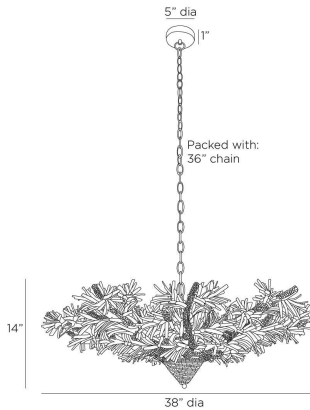

ARTERIO RS

FERNANDA CHANDELIER

DMS19
Ivory, Wood

A textural mix of ivory coconut shell beads gives this fixture the look of a carefully constructed bird's nest. Delivering texture and movement wherever it is placed, it makes a bold choice for a coastal-themed room. Suspended from a white iron chain and canopy. Finish will vary.

APPEARANCE

Materials	Wood, Iron
Finishes	Ivory, White
Finish Will Vary	Yes
Top Coat/Sealant	No

DIMENSIONS

Overall	Dia: 38.0 in x H: 17 in
Canopy	Dia: 5.0 in x H: 1 in
Chandelier	Dia: 38.0 in x H: 14 in
Overall Hanging Height as Sold (in)	53 in - 17 in

WIRING

Wire Rating	Indoor Only
Cord	10 FT, Clear/Silver, SVT
Socket	8, Type B - E12
Suggested Bulb Type	B10
Maximum Wattage	40.0
Voltage	110-120 V

CERTIFICATIONS & COMPLIANCY

Certifications	Middle East, European Union, United Kingdom, Australia, Mexico, United States, Canada
Compliance	RoHS, UL/ETL, CB

REPLACEMENT PARTS

CANOPY-676