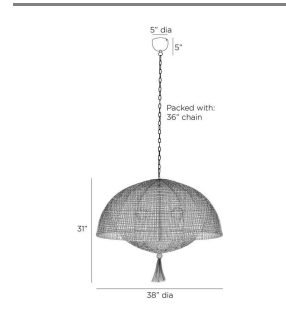

CABANA PENDANT

DMS18
 Natural Rattan
 H: 37 IN
 Dia: 38.0 IN

Clean, overlapping forms of natural rattan form a double-shaded pendant that is more than the sum of its parts. Accented with a playful tassel detail, this fixture suspends from a chain of antique brass-plated iron secured to an antique brass canopy that mirrors the rounded forms of the shades. Additional chain available. Finish will vary.