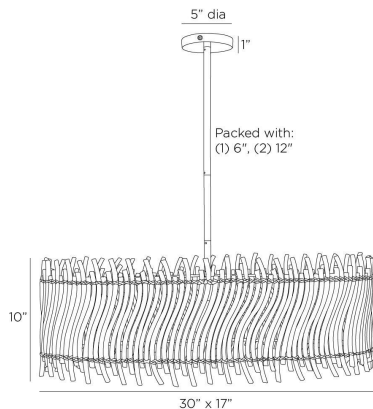

ARTERIOS

CABRERA PENDANT

DMS15
Natural, Rattan

Waves of sinuous pencil rattan are bound together to form the sleek shade of our pendant light. Designed to let the illumination of a single bulb peek through, this impactful style is the perfect size for a smaller space such as a breakfast nook. Finished with a slim suspension pipe and canopy of antique brass-plated steel. Finish will vary.

APPEARANCE

Materials	Rattan, Steel
Finishes	Natural, Antique Brass
Finish Will Vary	Yes
Top Coat/Sealant	No

DIMENSIONS

Overall	W: 30 in x D: 17 in x H: 30 in
Canopy	Dia: 5.0 in x H: 1 in
Chandelier	W: 30 in x D: 7 in x H: 10 in
Overall Hanging Height as Sold (in)	42 in - 18 in

WIRING

Wire Rating	Damp
Cord	10 FT, Black, SVT
Socket	1, Type A - E26
Suggested Bulb Type	G25
Maximum Wattage	60.0
Voltage	110-120 V

CERTIFICATIONS & COMPLIANCY

Certifications	Middle East, European Union, United Kingdom, Australia, Mexico, United States, Canada
Compliance	RoHS, UL/ETL, CB

SHIPPING

Product Weight	6.2 lbs
Gross Weight 1	12.0 lbs
Shipping Box 1	W: 31.0 in x D: 16.0 in x H: 19.0 in

CONTRACT

Contract Suitability	Contract Suitable As Is

SLOPE CEILING COMPATIBILITY

Sloped Ceiling Compatible	Yes, as is

COMPONENTS

Pipe or Chain Included	(1) 6", (2) 12"

ADDITIONAL PARTS AVAILABLE

PIPE-594	(1) 3", (1) 6", (1) 12"

REPLACEMENT PARTS

CANOPY-710