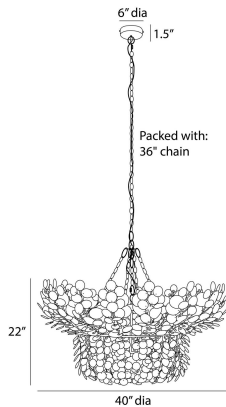

ARTERIOS

BILAL CHANDELIER

DMS14
Eucalyptus Stain, Coconut

The lush allure of tropical foliage informs the two-tiered Bilal. Suspended from antique brass iron finished chain, discs of sustainable coconut shells are strung together to reveal a vision of illumination. Finished in a rich eucalyptus hue inspired by succulent plants. Finish will vary.

APPEARANCE

Materials	Coconut, Iron
Finishes	Eucalyptus Stain, Antique Brass
Finish Will Vary	Yes
Top Coat/Sealant	No

DIMENSIONS

Overall	Dia: 40.0 in x H: 34 in
Canopy	Dia: 6.0 in x H: 1.5 in
Chandelier	Dia: 40.0 in x H: 22 in
Overall Hanging Height as Sold (in)	70 in - 34 in

WIRING

Wire Rating	Indoor Only
Cord	10 FT, Clear/Silver, SVT
Socket	8, Type B - E12
Suggested Bulb Type	B10
Maximum Wattage	40.0
Voltage	110-120 V

CERTIFICATIONS & COMPLIANCY

Certifications	Middle East, European Union, United Kingdom, Australia, Mexico, United States, Canada
Compliance	RoHS, UL/ETL, CB

SHIPPING

Shipping Requirements	Truck Ship
Product Weight	26.1 lbs
Gross Weight 1	57.1 lbs
Shipping Box 1	W: 42.0 in x D: 42.0 in x H: 28.0 in

ADDITIONAL INFO

Features	Sustainable

CONTRACT

Contract Suitability	Contract Suitable As Is

SLOPE CEILING COMPATIBILITY

Sloped Ceiling Compatible	Yes, as is

COMPONENTS

Pipe or Chain Included	36"

ADDITIONAL PARTS AVAILABLE

CHN-249	36"

REPLACEMENT PARTS

CANOPY-532
WL2AB4