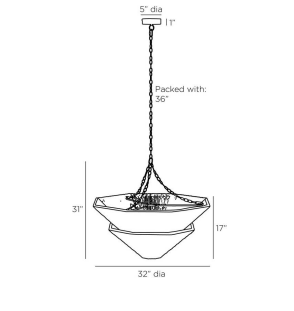

ANYA CHANDELIER

DMS13  
 Light Gray Stained  
 H: 34 IN  
 Dia: 32.0 IN

Two tiers of light gray stained sustainable abaca provide a soothing effect. Reminiscent of mountain peaks, its textural silhouette is designed to bounce light upward to flattering effect. Suspended from a trio of antique brass finished chains. Finish will vary.