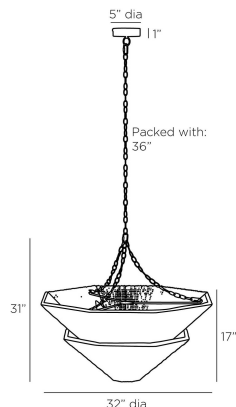

ARTERIO RS

ANYA CHANDELIER

DMS13
Light Gray Stained, Abaca

Two tiers of light gray stained sustainable abaca provide a soothing effect. Reminiscent of mountain peaks, its textural silhouette is designed to bounce light upward to flattering effect. Suspended from a trio of antique brass finished chains. Finish will vary.

APPEARANCE

Materials	Abaca, Iron
Finishes	Light Gray Stained, Antique Brass
Finish Will Vary	Yes
Top Coat/Sealant	No

DIMENSIONS

Overall	Dia: 32.0 in x H: 34 in
Shade	H: 17 in
Canopy	Dia: 5.0 in x H: 1 in
Chandelier	Dia: 32.0 in x H: 31 in
Overall Hanging Height as Sold (in)	70 in - 34 in

WIRING

Wire Rating	Indoor Only
Cord	10 FT, Clear/Silver, SVT
Socket	8, Type B - E12
Suggested Bulb Type	B10
Maximum Wattage	40.0
Voltage	110-120 V

CERTIFICATIONS & COMPLIANCY

Certifications	Middle East, European Union, United Kingdom, Australia, Mexico, United States, Canada
Compliance	RoHS, UL/ETL, CB

SHIPPING

Product Weight	17.3 lbs
Gross Weight 1	30.42 lbs
Shipping Box 1	W: 34.0 in x D: 34.0 in x H: 18.5 in

ADDITIONAL INFO

Features	Sustainable

CONTRACT

Contract Suitability	Contract Suitable As Is

SLOPE CEILING COMPATIBILITY

Sloped Ceiling Compatible	Yes, as is

COMPONENTS

Pipe or Chain Included	36"

ADDITIONAL PARTS AVAILABLE

CHN-270	36"

REPLACEMENT PARTS

CANOPY-522
CANOPY-673