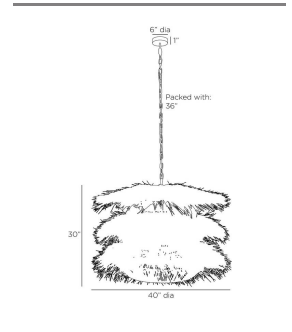

ANSARI PENDANT

DMS12
Natural Rattan
H: 33 IN
Dia: 40.0 IN

Three tiers of natural, sustainable rattan add a textural contrast to this architectural fixture. Anchored with an iron pipe finished in antique brass, it features three bulbs on an inside mount to deliver a unique glow throughout the fixture. Finish will vary.