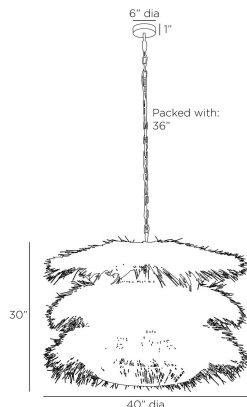

ARTERIO RS

ANSARI PENDANT

DMS12
Natural, Rattan

Three tiers of natural, sustainable rattan add a textural contrast to this architectural fixture. Anchored with an iron pipe finished in antique brass, it features three bulbs on an inside mount to deliver a unique glow throughout the fixture. Finish will vary.

APPEARANCE

Materials	Rattan, Iron
Finishes	Natural, Antique Brass
Finish Will Vary	Yes
Top Coat/Sealant	Yes

DIMENSIONS

Overall	Dia: 40.0 in x H: 33 in
Canopy	Dia: 6.0 in x H: 1 in
Pendant	Dia: 40.0 in x H: 30 in
Overall Hanging Height as Sold (in)	69 in - 33 in

WIRING

Wire Rating	Indoor Only
Cord	10 FT, Clear/Silver, SVT
Socket	3, Type A - E26
Suggested Bulb Type	G25
Maximum Wattage	40.0
Voltage	110-120 V

CERTIFICATIONS & COMPLIANCY

Certifications	Middle East, European Union, United Kingdom, Australia, Mexico, United States, Canada
Compliance	RoHS, UL/ETL, CB

SHIPPING

Shipping Requirements	Truck Ship
Product Weight	26.0 lbs
Gross Weight 1	54.68 lbs
Shipping Box 1	W: 45.0 in x D: 45.0 in x H: 33.0 in

ADDITIONAL INFO

Features	Sustainable
----------	-------------