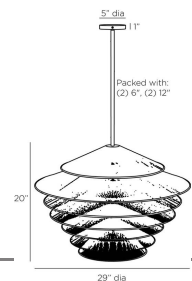

ANDRIA PENDANT

DMS11
Natural Raffia
H: 24 IN
Dia: 29.0 IN

Just like the layered scales of a pinecone, shallow cones of natural and tobacco-stained raffia are layered in gradations of shade to dramatic effect. This sustainable fixture hangs from an antiqued brass finished support, with a lantern-style cotton under-shade providing a soft glow. Finish will vary.