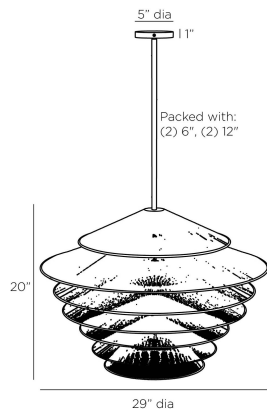

ARTERIOS

ANDRIA PENDANT

DMST1
Natural, Raffia

Just like the layered scales of a pinecone, shallow cones of natural and tobacco-stained raffia are layered in gradations of shade to dramatic effect. This sustainable fixture hangs from an antiqued brass finished support, with a lantern-style cotton under-shade providing a soft glow. Finish will vary.

APPEARANCE

Materials	Raffia, Raffia, Iron, Cotton
Finishes	Natural, Tobacco Stain, Antique Brass, Off-White
Finish Will Vary	Yes
Top Coat/Sealant	No

DIMENSIONS

Overall	Dia: 29.0 in x H: 24 in
Canopy	Dia: 5.0 in x H: 1 in
Pendant	Dia: 29.0 in x H: 20 in
Overall Hanging Height as Sold (in)	42 in - 24 in

WIRING

Wire Rating	Indoor Only
Cord	10 FT, Black/White, SVT
Socket	1, Type A - E26
Suggested Bulb Type	G25
Maximum Wattage	60.0
Voltage	110-120 V

CERTIFICATIONS & COMPLIANCY

Certifications	Middle East, European Union, United Kingdom, Australia, Mexico, United States, Canada
Compliance	RoHS, UL/ETL, CB

SHIPPING

Product Weight	12.3 lbs
Gross Weight 1	23.37 lbs
Shipping Box 1	W: 32.3 in x D: 32.3 in x H: 22.8 in

CONTRACT

Contract Suitability	Contract Suitable As Is

SLOPE CEILING COMPATIBILITY

Sloped Ceiling Compatible	Yes, as is

COMPONENTS

Pipe or Chain Included	(2) 6", (2) 12"

ADDITIONAL PARTS AVAILABLE

PIPE-253	(1) 6", (1) 12"

REPLACEMENT PARTS

CANOPY-682