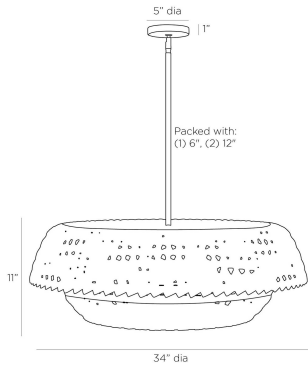

ARTERIOS

VALDEZ PENDANT

DMS08
Dark Gray Washed, Raffia

Working in gray-washed raffia, artisans expertly crafted the Valdez pendant, which features an interlocking basket design. The low-profile illuminator is created with two different patterns—a checkered weave for the base and a diamond weave forming the cover. The pendant is fitted with a suspension pipe of bronzed iron. Finish will vary.

APPEARANCE

Materials	Raffia, Iron
Finishes	Dark Gray Washed, Bronze
Finish Will Vary	Yes
Top Coat/Sealant	No

DIMENSIONS

Overall	Dia: 34.0 in x H: 15 in
Canopy	Dia: 5.0 in x H: 1 in
Pendant	Dia: 34.0 in x H: 11 in
Overall Hanging Height as Sold (in)	45 in - 15 in

SHIPPING

Shipping Requirements	Truck Ship
Product Weight	15.0 lbs
Gross Weight 1	15.0 lbs
Shipping Box 1	W: 11.5 in x D: 36.5 in x H: 36.5 in

CONTRACT

Contract Suitability	Contract Suitable As Is
----------------------	-------------------------

PIPE-585	(1) 6", (1) 12"
----------	-----------------

REPLACEMENT PARTS

CANOPY-651
