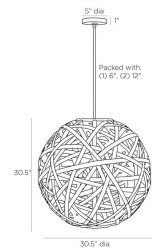

TRAI PENDANT

DMS06
Black Rattan
H: 35.5 IN
Dia: 30.5 IN

Our Trai pendant is crafted in a tangle of black rattan strips, reminiscent of a ball of yarn. The oversized, texture-rich globe dangles from a steel pipe finished antique brass. Light peers through the pendant's open weave, casting dramatic patterns of light and shadow. Finish will vary. Certified for damp locations and intended for interior use.