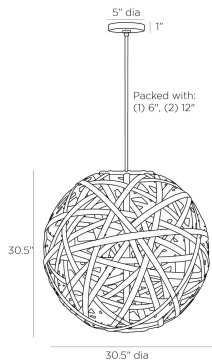

ARTERIO RS

TRAI PENDANT

DMS06
Black, Rattan

Our Trai pendant is crafted in a tangle of black rattan strips, reminiscent of a ball of yarn. The oversized, texture-rich globe dangles from a steel pipe finished antique brass. Light peers through the pendant's open weave, casting dramatic patterns of light and shadow. Finish will vary. Certified for damp locations and intended for interior use.

APPEARANCE

Materials	Rattan, Steel
Finishes	Black, Antique Brass
Finish Will Vary	Yes
Top Coat/Sealant	No

DIMENSIONS

Overall	Dia: 30.5 in x H: 35.5 in
Canopy	Dia: 5.0 in x H: 1 in
Pendant	Dia: 30.5 in x H: 30.5 in
Overall Hanging Height as Sold (in)	65.5 in - 35.5 in

WIRING

Wire Rating	Damp
Cord	10 FT, Clear/Silver, SVT
Socket	1, Type A - E26
Suggested Bulb Type	G40
Maximum Wattage	60.0
Voltage	110-120 V

CERTIFICATIONS & COMPLIANCY

Certifications	Middle East, European Union, United Kingdom, Australia, Mexico, United States, Canada
Compliance	RoHS, UL/ETL, CB

SHIPPING

Shipping Requirements	Truck Ship
Product Weight	13.0 lbs
Gross Weight 1	24.0 lbs
Gross Weight 2	10 lbs
Shipping Box 1	W: 34.0 in x D: 34.0 in x H: 24.0 in
Shipping Box 2	W: 5 in x D: 5 in x H: 12 in