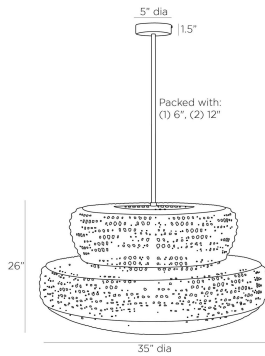

ARTERIOS

TANYA CHANDELIER

DMS03
Natural, Rattan

Inspired by woven fisherman's baskets, the texture-rich Tanya chandelier is crafted with layered woven shapes in dark, natural rattan. Its loose weave allows light to flow through, casting beautiful patterns and shadows. The artisanal accent is designed with a rich, contrasting bronzed steel pipe suspension. Finish will vary.

APPEARANCE

Materials	Rattan, Steel
Finishes	Natural, Bronze
Finish Will Vary	Yes
Top Coat/Sealant	No

DIMENSIONS

Overall	Dia: 35.0 in x H: 40 in
Canopy	Dia: 5.0 in x H: 1.5 in
Chandelier	Dia: 35.0 in x H: 18 in
Overall Hanging Height as Sold (in)	40 in - 26 in

WIRING

Wire Rating	Indoor Only
Cord	10 FT, Clear/Silver, SVT
Socket	3, Type A - E26
Suggested Bulb Type	G25
Maximum Wattage	60.0
Voltage	110-120 V

CERTIFICATIONS & COMPLIANCY

Certifications	Middle East, European Union, United Kingdom, Australia, Mexico, United States, Canada
Compliance	RoHS, UL/ETL, CB

SHIPPING

Shipping Requirements	Truck Ship
Product Weight	14.0 lbs
Gross Weight 1	29.0 lbs
Shipping Box 1	W: 32.0 in x D: 34.0 in x H: 34.0 in

CONTRACT

Contract Suitability	Contract Suitable As Is

SLOPE CEILING COMPATIBILITY

Sloped Ceiling Compatible	No, is not compatible

COMPONENTS

Pipe or Chain Included	(1) 3", (1) 6", (2) 12"

ADDITIONAL PARTS AVAILABLE

PIPE-583	(1) 6", (1) 12"

REPLACEMENT PARTS

CANOPY-647
DMS03QCPIPE