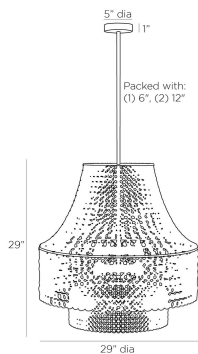

## HANNIE CHANDELIER

DMS02  
Gray Wash, Beechwood

Its oversized scale makes the Hannie chandelier the ultimate statement piece. A beaded, graywashed beechwood empire silhouette lays the foundation for creative detailing, including hand-carved circular beads that layer to diffuse light throughout a space. The textural piece suspends from an antique brass iron pipe. Finish will vary.

### DIMENSIONS

Overall	Dia: 29.0 in x H: 33 in
Canopy	Dia: 5.0 in x H: 1 in
Chandelier	Dia: 29.0 in x H: 29 in
Overall Hanging Height as Sold (in)	63 in - 33 in