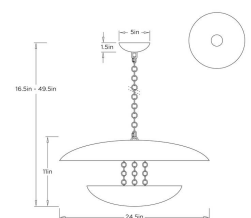

FLORKO SMALL CHANDELIER

DMI27
 Gold Leaf
 H: 16.5 IN
 Dia: 24.5 IN

This iron design features a curved disc that floats effortlessly beneath a hand-shaped dome, both finished entirely in gold leaf. The lower level casts light upward, creating a soft, ambient glow. Thoughtfully scaled for smaller spaces, it's ideal for a powder room, entryway, or breakfast nook. Certified for damp locations and intended for interior use. Finish will vary.

*ADDITIONAL CHAIN AVAILABLE
 DMI27 FLORKO SMALL CHANDELIER ARTERIO RS