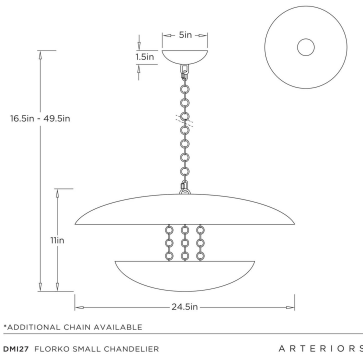

ARTERIOS

FLORKO SMALL CHANDELIER

DMI27
Gold Leaf, Iron

This iron design features a curved disc that floats effortlessly beneath a hand-shaped dome, both finished entirely in gold leaf. The lower level casts light upward, creating a soft, ambient glow. Thoughtfully scaled for smaller spaces, it's ideal for a powder room, entryway, or breakfast nook. Certified for damp locations and intended for interior use. Finish will vary.

APPEARANCE

Materials	Iron
Finishes	Gold Leaf
Finish Will Vary	Yes
Top Coat/Sealant	Yes

DIMENSIONS

Overall	Dia: 24.5 in x H: 16.5 in
Canopy	Dia: 5.0 in x H: 1.5 in
Chandelier	Dia: 24.5 in x H: 16.5 in
Overall Hanging Height as Sold (in)	52.5 in - 16.5 in

WIRING

Wire Rating	Damp
Cord	10 FT, Clear/Silver, SVT
Socket	3, Type A - E26
Suggested Bulb Type	B8
Maximum Wattage	40.0
Voltage	110-120 V

CERTIFICATIONS & COMPLIANCY

Certifications	Middle East, European Union, United Kingdom, Mexico, United States, Canada
Compliance	RoHS, UL/ETL, CB

SHIPPING

Product Weight	13.5 lbs
Gross Weight 1	21.5 lbs
Shipping Box 1	W: 26.0 in x D: 26.0 in x H: 8.0 in

CONTRACT

Contract Suitability	Contract Suitable As Is
----------------------	-------------------------