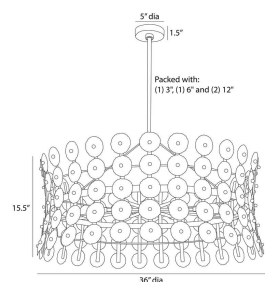

IMPERIA CHANDELIER

DMI22
 Burnt Iron
 H: 24 IN
 Dia: 36.0 IN

The rhythmic repetition of circles adds pleasing symmetry to a fixture of burnt iron. Hung from a matching iron pipe, the hourglass shape is enhanced with hand-torched details that add a subtle gradation effect. Certified for damp locations and intended for interior use. Finish will vary.