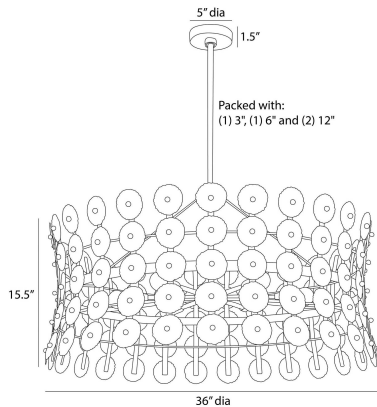

ARTERIO RS

IMPERIA CHANDELIER

DMI22
Burnt Iron, Iron

The rhythmic repetition of circles adds pleasing symmetry to a fixture of burnt iron. Hung from a matching iron pipe, the hourglass shape is enhanced with hand-torched details that add a subtle gradation effect. Certified for damp locations and intended for interior use. Finish will vary.

APPEARANCE

Materials	Iron
Finishes	Burnt Iron
Finish Will Vary	Yes
Top Coat/Sealant	Yes

DIMENSIONS

Overall	Dia: 36.0 in x H: 24 in
Body	Dia: 36.0 in x H: 15.5 in
Canopy	Dia: 5.0 in x H: 1.5 in
Chandelier	Dia: 36.0 in x H: 19 in
Overall Hanging Height as Sold (in)	57 in - 24 in

WIRING

Wire Rating	Damp
Cord	10 FT, Black, SVT
Socket	6, Type B - E12
Suggested Bulb Type	G16.5
Maximum Wattage	40.0
Voltage	110-120 V

CERTIFICATIONS & COMPLIANCY

Certifications	Middle East, European Union, United Kingdom, Mexico, United States, Canada
Compliance	RoHS, UL/ETL, CB

SHIPPING

Product Weight	37.0 lbs
Gross Weight 1	68.42 lbs
Shipping Box 1	W: 40 in x D: 40 in x H: 19 in

CONTRACT

Contract Suitability	Contract Suitable As Is
----------------------	-------------------------