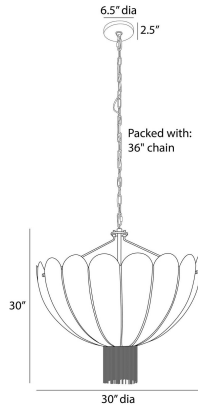

ARTERIO RS

INAYA CHANDELIER

DMI21
Antique Brass, Brass

The curved lines and luxurious materials of the Art Deco era inform the scalloped design of the Inaya. The hand-hammered antique brass bowl fixture is designed to deliver an upward wash of light. Delicate antique brass-plated chain details gather along the dome to create a fringed flourish at the base. Certified for damp locations and intended for interior use. Finish will vary.

APPEARANCE

Materials	Brass, Brass
Finishes	Antique Brass, Antique Brass
Finish Will Vary	Yes
Top Coat/Sealant	Yes

DIMENSIONS

Overall	Dia: 30.0 in x H: 30 in
Canopy	Dia: 6.5 in x H: 2.5 in
Chandelier	Dia: 30.0 in x H: 29 in
Overall Hanging Height as Sold (in)	66 in - 30 in

WIRING

Wire Rating	Damp
Cord	10 FT, Clear/Silver, SVT
Socket	6, Type B - E12
Suggested Bulb Type	B10
Maximum Wattage	25.0
Voltage	110-120 V

CERTIFICATIONS & COMPLIANCY

Certifications	Middle East, European Union, United Kingdom, Mexico, United States, Canada
Compliance	RoHS, UL/ETL, CB

SHIPPING

Shipping Requirements	Truck Ship
Product Weight	27.23 lbs
Gross Weight 1	51.92 lbs
Shipping Box 1	W: 37 in x D: 35.5 in x H: 29 in

CONTRACT

Contract Suitability	Contract Suitable As Is
----------------------	-------------------------