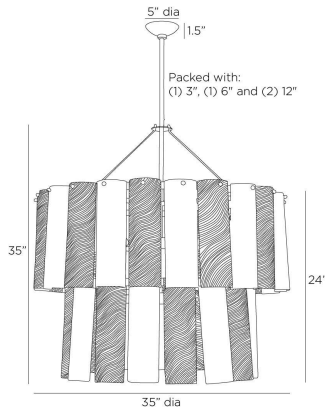

ARTERIOS

FARAMOND CHANDELIER

DMI19
Vintage Brass, Iron

Scaled for high ceilings, this impactful fixture adds a reflective glamour wherever it is placed. The Empire silhouette alternates faux bois-etched leaves of vintage brass-plated iron with smoke slump hammered glass for a striped effect. The two-tiered form is suspended from a brass-plated pipe and canopy. Certified for damp locations and intended for interior use. Finish will vary.

APPEARANCE

Materials	Iron, Slump Glass
Finishes	Vintage Brass, Smoke
Finish Will Vary	Yes
Top Coat/Sealant	Yes

DIMENSIONS

Overall	Dia: 35.0 in x H: 39.5 in
Body	Dia: 35.0 in x H: 24 in
Canopy	Dia: 5.0 in x H: 1.5 in
Chandelier	Dia: 35.0 in x H: 35 in
Overall Hanging Height as Sold (in)	69.5 in - 39.5 in