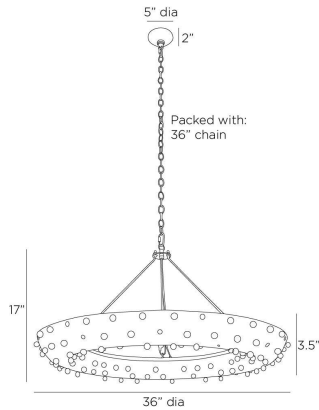

# ARTERIO RS

## HARDY CHANDELIER

DMI18  
Antique Brass, Iron

Our ring fixture of antique brass-plated iron featuring small spheres and cut outs to create a fascinating bleed of light around the room. Jewelry-inspired, its hammered surface is suspended from three brass-plated mounts. Certified for damp locations and intended for interior use. Finish will vary.

### DIMENSIONS

Overall	Dia: 36.0 in x H: 22 in
Body	H: 3.5 in
Canopy	Dia: 5.0 in x H: 2 in
Chandelier	Dia: 36.0 in x H: 17 in
Overall Hanging Height as Sold (in)	58 in - 22 in