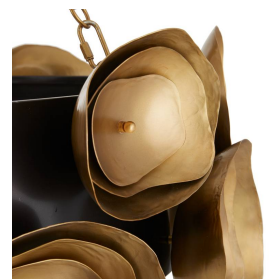

GAIA CHANDELIER

DM117
 Antique Brass
 H: 50 IN
 Dia: 36.0 IN

Like the rings found in a natural agate stone, hand-formed accents of antique brass-plated aluminum add depth and interest to this dramatic fixture. Adorning a bronze-plated steel drum shade, the bold motifs hint at botanical abstraction while delivering moody, ambient light. Certified for damp locations and intended for interior use. Finish will vary.