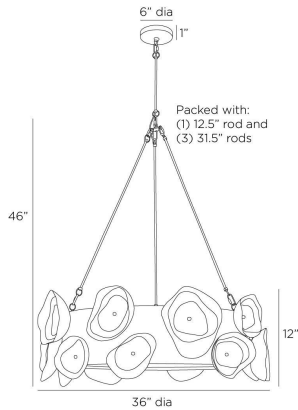

ARTERIO RS

GAIA CHANDELIER

DMI17
Antique Brass, Aluminum

Like the rings found in a natural agate stone, hand-formed accents of antique brass-plated aluminum add depth and interest to this dramatic fixture. Adorning a bronze-plated steel drum shade, the bold motifs hint at botanical abstraction while delivering moody, ambient light. Certified for damp locations and intended for interior use. Finish will vary.

APPEARANCE

Materials	Aluminum, Steel
Finishes	Antique Brass, Bronze
Finish Will Vary	Yes
Top Coat/Sealant	Yes

DIMENSIONS

Overall	Dia: 36.0 in x H: 50 in
Shade	Dia: 36.0 in x H: 12 in
Canopy	Dia: 6.0 in x H: 1 in
Chandelier	Dia: 36.0 in x H: 46 in
Overall Hanging Height as Sold (in)	60 in - 50 in

WIRING

Wire Rating	Damp
Cord	10 FT, Black, SVT
Socket	6, Type B - E12
Suggested Bulb Type	B10
Maximum Wattage	60.0
Voltage	110-120 V

CERTIFICATIONS & COMPLIANCY

Certifications	Mexico, United States, Canada
Compliance	RoHS, UL/ETL

SHIPPING

Shipping Requirements	Truck Ship
Product Weight	32.0 lbs
Gross Weight 1	57.0 lbs
Shipping Box 1	W: 40.0 in x D: 40.0 in x H: 24.0 in

CONTRACT

Contract Suitability	Contract Suitable As Is

SLOPE CEILING COMPATIBILITY

Sloped Ceiling Compatible	No, is not compatible

COMPONENTS

Pipe or Chain Included	Arms: (3) 31.5", Pipe: (1) 12.5"

ADDITIONAL PARTS AVAILABLE

PIPE-599	(1) 10"

REPLACEMENT PARTS

PIPE-599