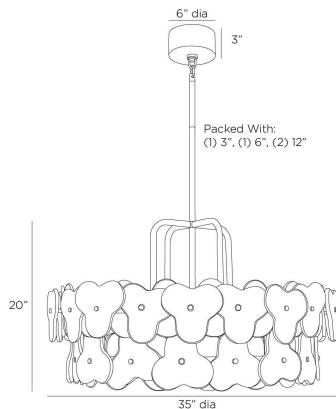

ARTERIO RS

CASCADE CHANDELIER

DMI15
Clear, Glass

Inspired by the natural flow of water, clear seedy glass florets layer and overlap like a luxe puzzle. Anchored to a double drum frame of antique brass steel, their glow is refracted and reflected to deliver the feeling of movement.

APPEARANCE

Materials	Glass, Steel
Finishes	Clear, Antique Brass
Finish Will Vary	No
Top Coat/Sealant	No

DIMENSIONS

Overall	Dia: 35.0 in x H: 20 in
Canopy	Dia: 6.0 in x H: 3 in
Chandelier	Dia: 35.0 in x H: 20 in
Overall Hanging Height as Sold (in)	53 in - 20 in

WIRING

Wire Rating	Damp
Cord	10 FT, Black, SVT
Socket	3, Type A - E26
Suggested Bulb Type	G16.5
Maximum Wattage	40.0
Voltage	110-120 V

CERTIFICATIONS & COMPLIANCY

Certifications	Mexico, United States, Canada
Compliance	RoHS, UL/ETL

SHIPPING

Shipping Requirements	Truck Ship
Product Weight	81.0 lbs
Gross Weight 1	68.5 lbs
Gross Weight 2	36.6 lbs
Shipping Box 1	W: 40.0 in x D: 40.0 in x H: 15.75 in
Shipping Box 2	W: 20.0 in x D: 26.5 in x H: 13.0 in