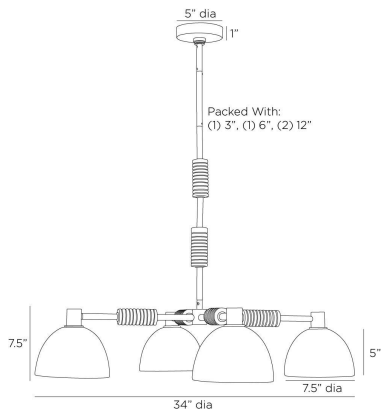

ARTERIO RS

ELI CHANDELIER

DMI13
Blackened Iron, Iron

Smoke hammered glass and blackened iron align to lend an industrial edge to our four-light fixture. Intricately etched black marble brackets are an eye-catching counterpoint to the minimalist frame. Finish will vary.

APPEARANCE

Materials	Iron, Glass, Marble
Finishes	Blackened Iron, Smoke, Black
Finish Will Vary	Yes
Top Coat/Sealant	Yes

DIMENSIONS

Overall	Dia: 34.0 in x H: 11.5 in
Shade	Dia: 7.5 in x H: 5 in
Canopy	Dia: 5.0 in x H: 1 in
Chandelier	Dia: 34.0 in x H: 7.5 in
Overall Hanging Height as Sold (in)	41.5 in - 11.5 in

WIRING

Wire Rating	Damp
Cord	10 FT, Clear/Silver, SVT
Socket	4, Type A - E26
Suggested Bulb Type	G16.5
Maximum Wattage	40.0
Voltage	110-120 V

CERTIFICATIONS & COMPLIANCY

Certifications	Middle East, European Union, United Kingdom, Australia, Mexico, United States, Canada
Compliance	RoHS, UL/ETL, CB

SHIPPING

Product Weight	19.0 lbs
Gross Weight 1	34.0 lbs
Shipping Box 1	W: 15.0 in x D: 24.0 in x H: 24.0 in

CONTRACT

Contract Suitability	Contract Suitable As Is

SLOPE CEILING COMPATIBILITY

Sloped Ceiling Compatible	No, is not compatible

COMPONENTS

Pipe or Chain Included	(1) 3", (1) 6", (2) 12"

ADDITIONAL PARTS AVAILABLE

PIPE-590	(1) 3", (1) 6", (1) 12"

REPLACEMENT PARTS

CANOPY-697
DMI13GLS