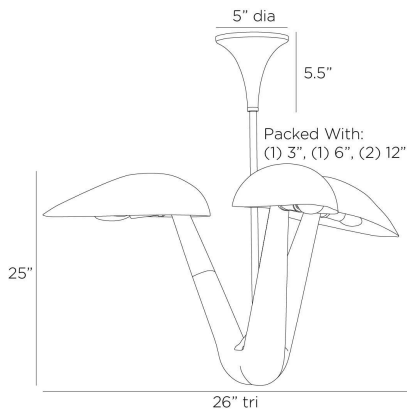

ARTERIO RS

EVERGLADES CHANDELIER

DM111
Blackened Iron, Iron

Mid-century inspired duckbill shades of blackened iron add a touch of whimsy to our industrial fixture. Hand-formed of antique brass, this chandelier delivers a dramatic downlight effect, making it the perfect mood-setting accent for an entry or hallway. Matching blackened iron canopy. Finish will vary.

APPEARANCE

Materials	Iron, Brass
Finishes	Blackened Iron, Antique Brass
Finish Will Vary	Yes
Top Coat/Sealant	Yes

DIMENSIONS

Overall	W: 26 in x D: 26 in x H: 30.5 in
Shade	W: 6 in x D: 12 in x H: 4 in
Canopy	Dia: 5.0 in x H: 5.5 in
Chandelier	W: 26 in x D: 26 in x H: 25 in
Overall Hanging Height as Sold (in)	51.5 in - 30.5 in

WIRING

Wire Rating	Damp
Cord	10 FT, Clear/Silver, SVT
Socket	3, Type B - E12
Suggested Bulb Type	B10
Maximum Wattage	40.0
Voltage	110-120 V

CERTIFICATIONS & COMPLIANCY

Certifications	Middle East, European Union, United Kingdom, Australia, Mexico, United States, Canada
Compliance	RoHS, UL/ETL, CB

SHIPPING

Product Weight	8.8 lbs
Gross Weight 1	19.8 lbs
Shipping Box 1	W: 19.25 in x D: 22.75 in x H: 28.25 in

CONTRACT

Contract Suitability	Contract Suitable As Is
----------------------	-------------------------