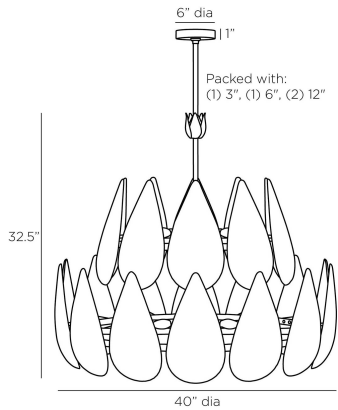

ARTERIO RS

ANASTASIA CHANDELIER

DMI09
Vintage Brass, Brass

This hammered chandelier of vintage brass is both bold and Brutalist in form. Two layers of Lotus petals suspended from a sturdy support encircle a frosted acrylic diffuser, allowing just the right amount of light to peek through for illumination. A vintage brass floral finial provides an extra detail on the centered pipe. Certified for damp locations and intended for interior use. Finish will vary.

APPEARANCE

Materials	Brass, Acrylic
Finishes	Vintage Brass, Frosted
Finish Will Vary	Yes
Top Coat/Sealant	Yes

DIMENSIONS

Overall	Dia: 40.0 in x H: 35.5 in
Canopy	Dia: 6.0 in x H: 1 in
Chandelier	Dia: 40.0 in x H: 32.5 in
Overall Hanging Height as Sold (in)	65.6 in - 35.5 in

WIRING

Wire Rating	Damp
Cord	10 FT, Clear/Silver, SPT-2
Socket	6, Type B - E12
Suggested Bulb Type	B10
Maximum Wattage	40.0
Voltage	110-120 V

CERTIFICATIONS & COMPLIANCY

Certifications	Mexico, United States, Canada
Compliance	RoHS, UL/ETL

SHIPPING

Shipping Requirements	Truck Ship
Product Weight	62.6 lbs
Gross Weight 1	103.3 lbs
Shipping Box 1	W: 44.0 in x D: 44.0 in x H: 32.5 in

CONTRACT

Contract Suitability	Contract Suitable As Is
----------------------	-------------------------