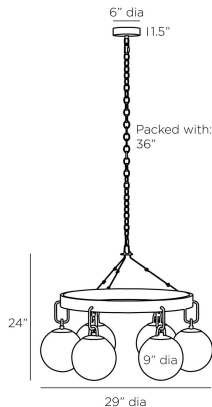

## BAILEY CHANDELIER

DMI08  
Bronze, Iron

A sextet of frosted glass globes makes an industrial impact when hung from a substantial iron ring plated in bronze. Suspended from the ceiling, this masculine fixture is finished with oversized chain details that add an edge to the minimalist lines. Certified for damp locations and intended for interior use. Finish will vary.

### DIMENSIONS

Overall	Dia: 29.0 in x H: 27 in
Globe	Dia: 9.0 in
Canopy	Dia: 6.0 in x H: 1.5 in
Chandelier	Dia: 29.0 in x H: 24 in
Overall Hanging Height as Sold (in)	63 in - 27 in

### SHIPPING

Product Weight	26.6 lbs
Gross Weight 1	34.61 lbs
Shipping Box 1	W: 28.7 in x D: 33.5 in x H: 20.9 in