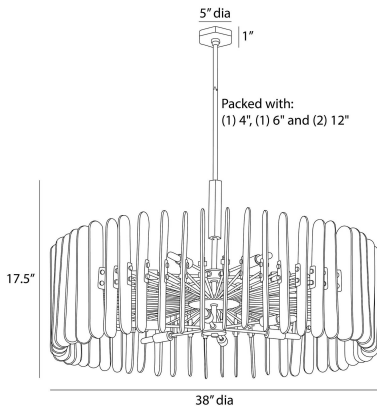

ARTERIO RS

KLAUS LARGE CHANDELIER

DMC32
Smoke, Glass

Seedy slump glass panels in a smoke luster finish are fastened to an antique brass-plated iron frame, creating a drum-shaped shade. This glimmering style is supersized on a new, impactful scale. It is made to illuminate larger spaces, as the soft sheen from the light further enhances the moody quality and spotlights its radial composition. The chattered detail and undulating shape of the panels work in tandem, delivering visual texture. Certified for damp locations and intended for interior use. Finish will vary.

APPEARANCE

Materials	Glass, Iron, Iron
Finishes	Smoke, Antique Brass, Antique Brass
Finish Will Vary	Yes
Top Coat/Sealant	Yes

DIMENSIONS

Overall	Dia: 38.0 in x H: 22.5 in
Body	Dia: 38.0 in x H: 12.5 in
Canopy	Dia: 5.0 in x H: 1 in
Chandelier	Dia: 38.0 in x H: 20 in
Overall Hanging Height as Sold (in)	56.5 in - 22.5 in

WIRING

Wire Rating	Damp
Cord	10 FT, Clear/Silver, SVT
Socket	12, Type B - E12
Suggested Bulb Type	T6
Maximum Wattage	60.0
Voltage	110-120 V

CERTIFICATIONS & COMPLIANCY

Certifications	Middle East, European Union, United Kingdom, Mexico, United States, Canada
Compliance	RoHS, UL/ETL, CB

SHIPPING

Product Weight	52.8 lbs
Gross Weight 1	63.27 lbs
Shipping Box 1	W: 39 in x D: 39 in x H: 12.2 in

CONTRACT

Contract Suitability	Contract Suitable As Is

SLOPE CEILING COMPATIBILITY

Sloped Ceiling Compatible	No, is not compatible

COMPONENTS

Pipe or Chain Included	(1) 4", (1) 6", (2) 12" Pipes

ADDITIONAL PARTS AVAILABLE

PIPE-513	(1) 4", (1) 6", (1) 12"

REPLACEMENT PARTS

CANOPY-556
89066GLS
89066SCREW